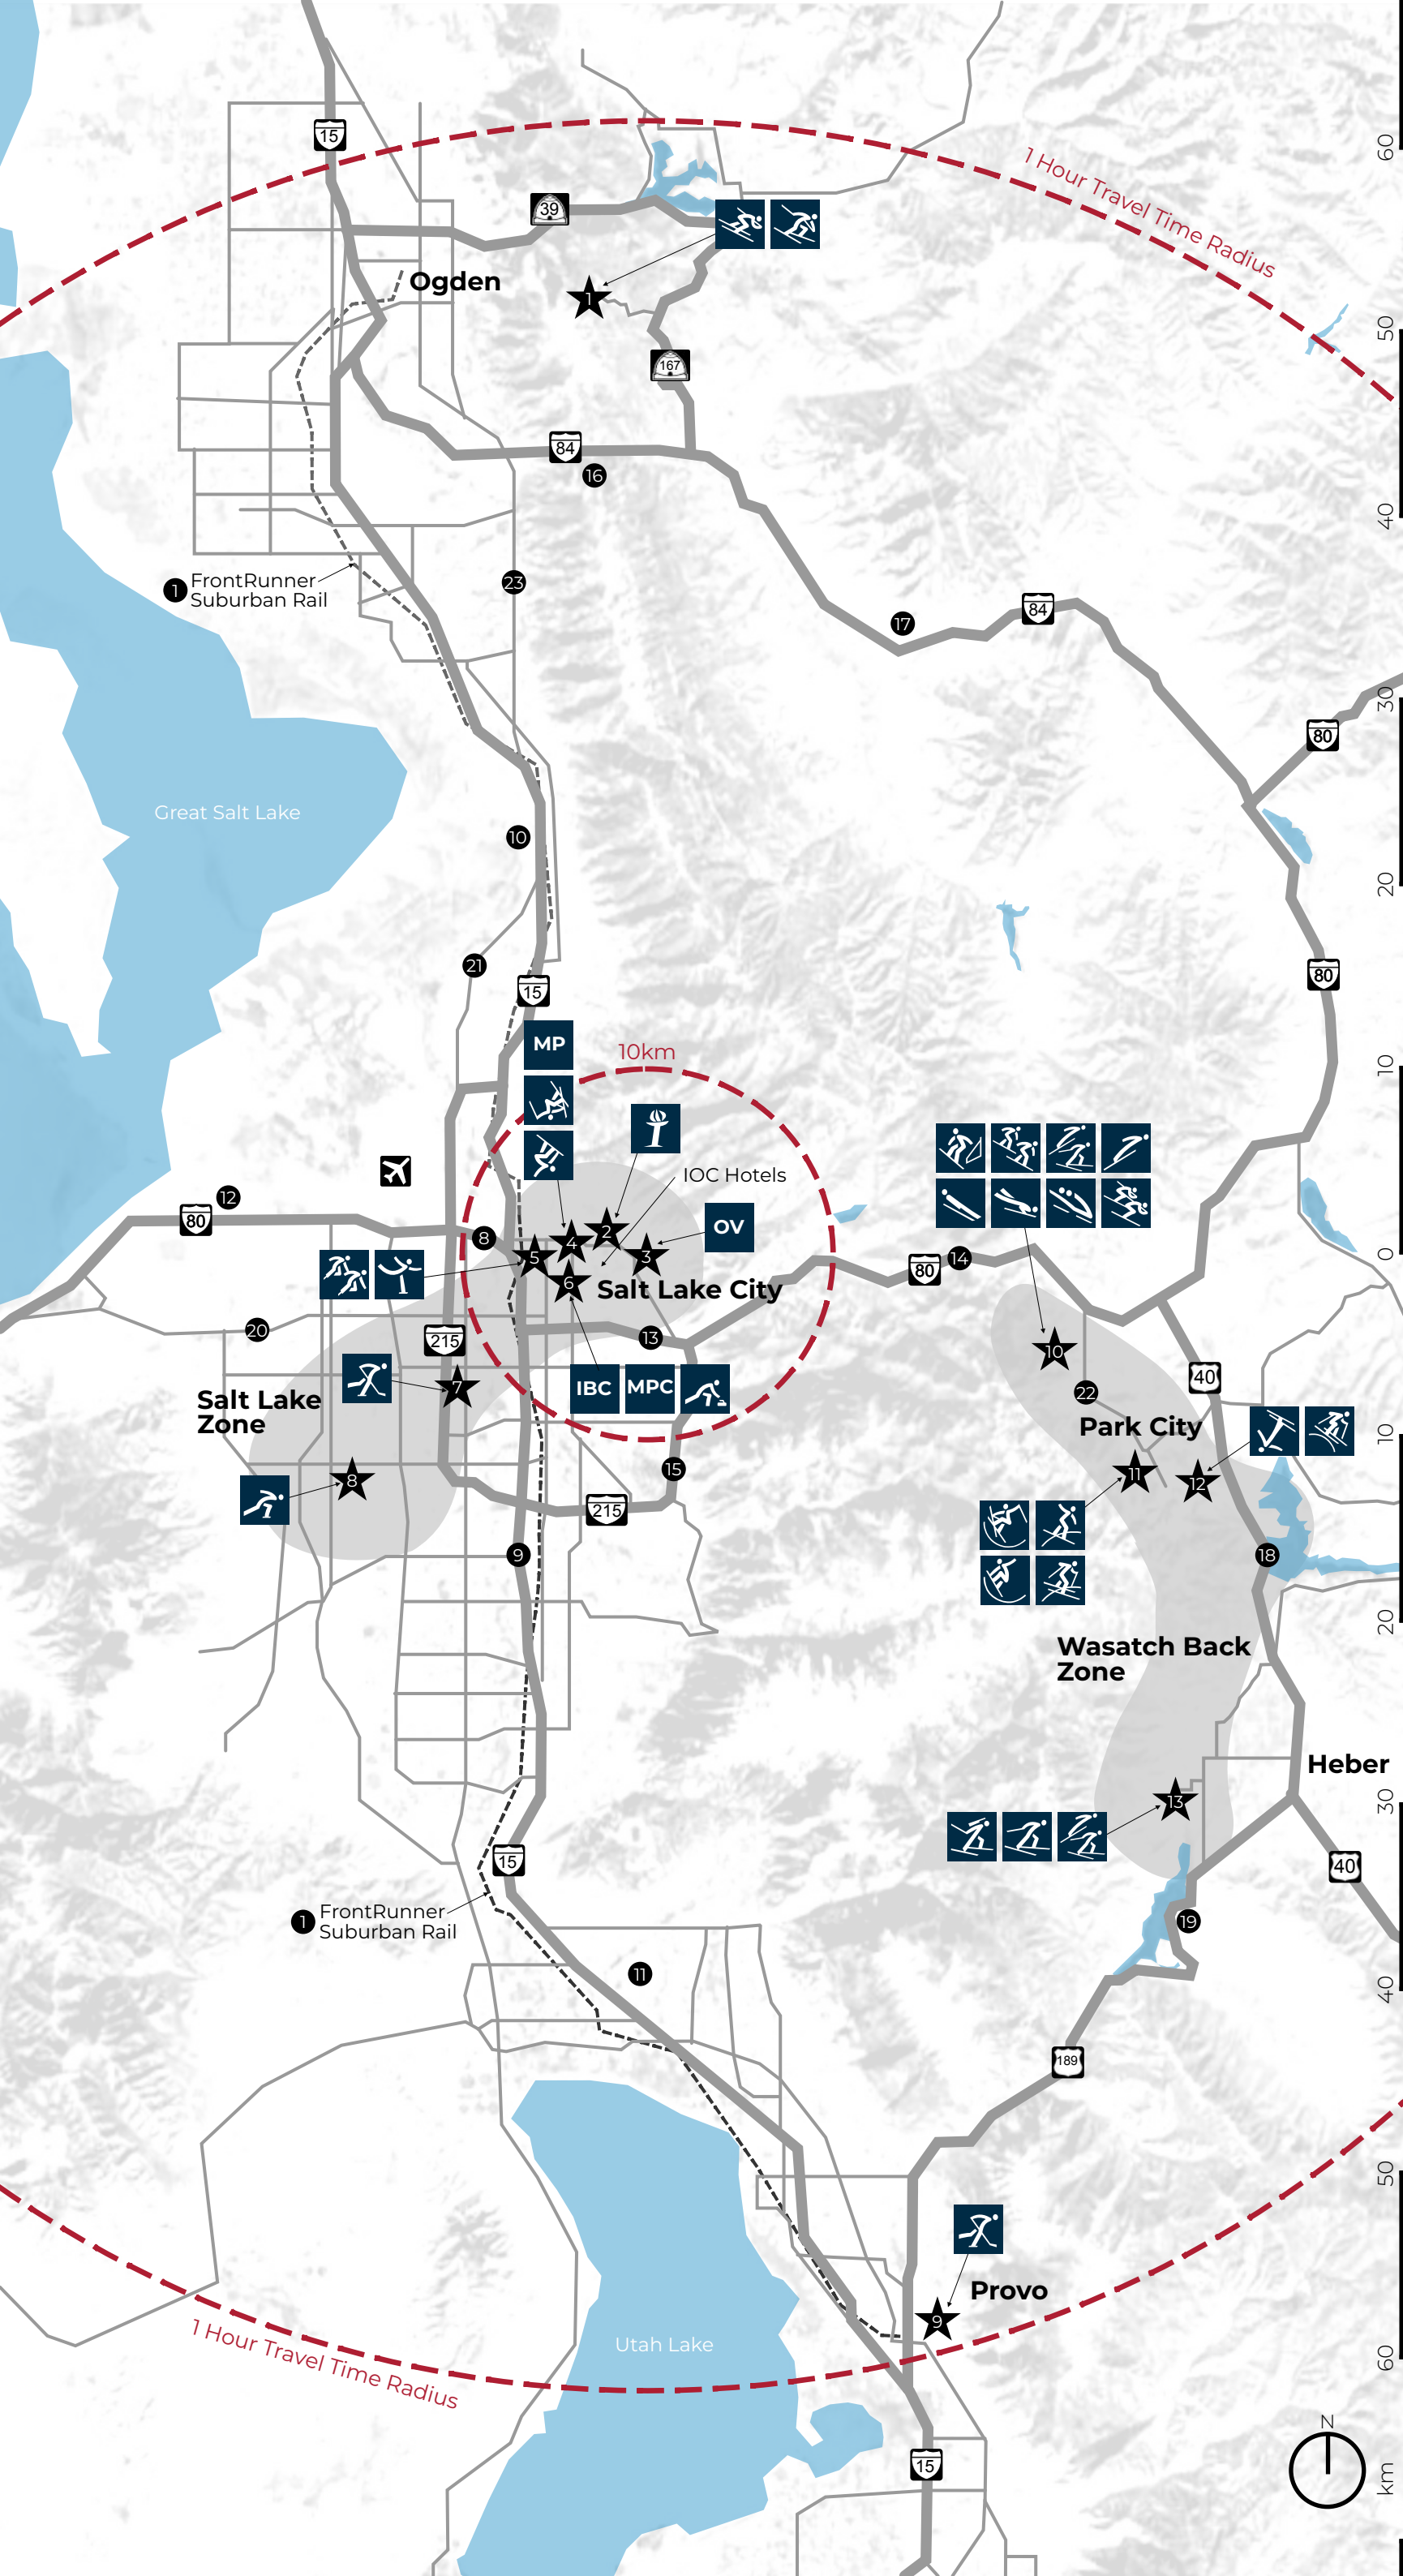

Olympic Winter Games Concept Map

Map A

- Snowbasin**
- Alpine Skiing (Speed)
- Alpine Skiing (Technical)
- Rice-Eccles Stadium**
- Opening and Closing Ceremonies
- University of Utah**
- Olympic Village
- Block 85**
- Snowboard Big Air
- Freestyle Skiing Big Air
- Medals Plaza
- Delta Center**
- Figure Skating
- Short Track Speed Skating
- Salt Palace Convention Center**
- International Broadcast Center
- Main Press Center
- Curling
- Maverik Center**
- Ice Hockey
- Utah Olympic Oval**
- Speed Skating
- Peaks Ice Arena**
- Ice Hockey
- Utah Olympic Park**
- Ski Jumping
- Nordic Combined
- Bobsleigh
- Luge
- Skeleton
- Snowboard Parallel Giant Slalom
- Snowboard Cross
- Freestyle Skiing Ski Cross
- Park City Mountain**
- Snowboard Halfpipe
- Snowboard Slopestyle
- Freestyle Skiing Halfpipe
- Freestyle Skiing Slopestyle
- Deer Valley Resort**
- Freestyle Skiing Aerials
- Freestyle Skiing Moguls
- Soldier Hollow**
- Nordic Combined
- Biathlon
- Cross-Country Skiing