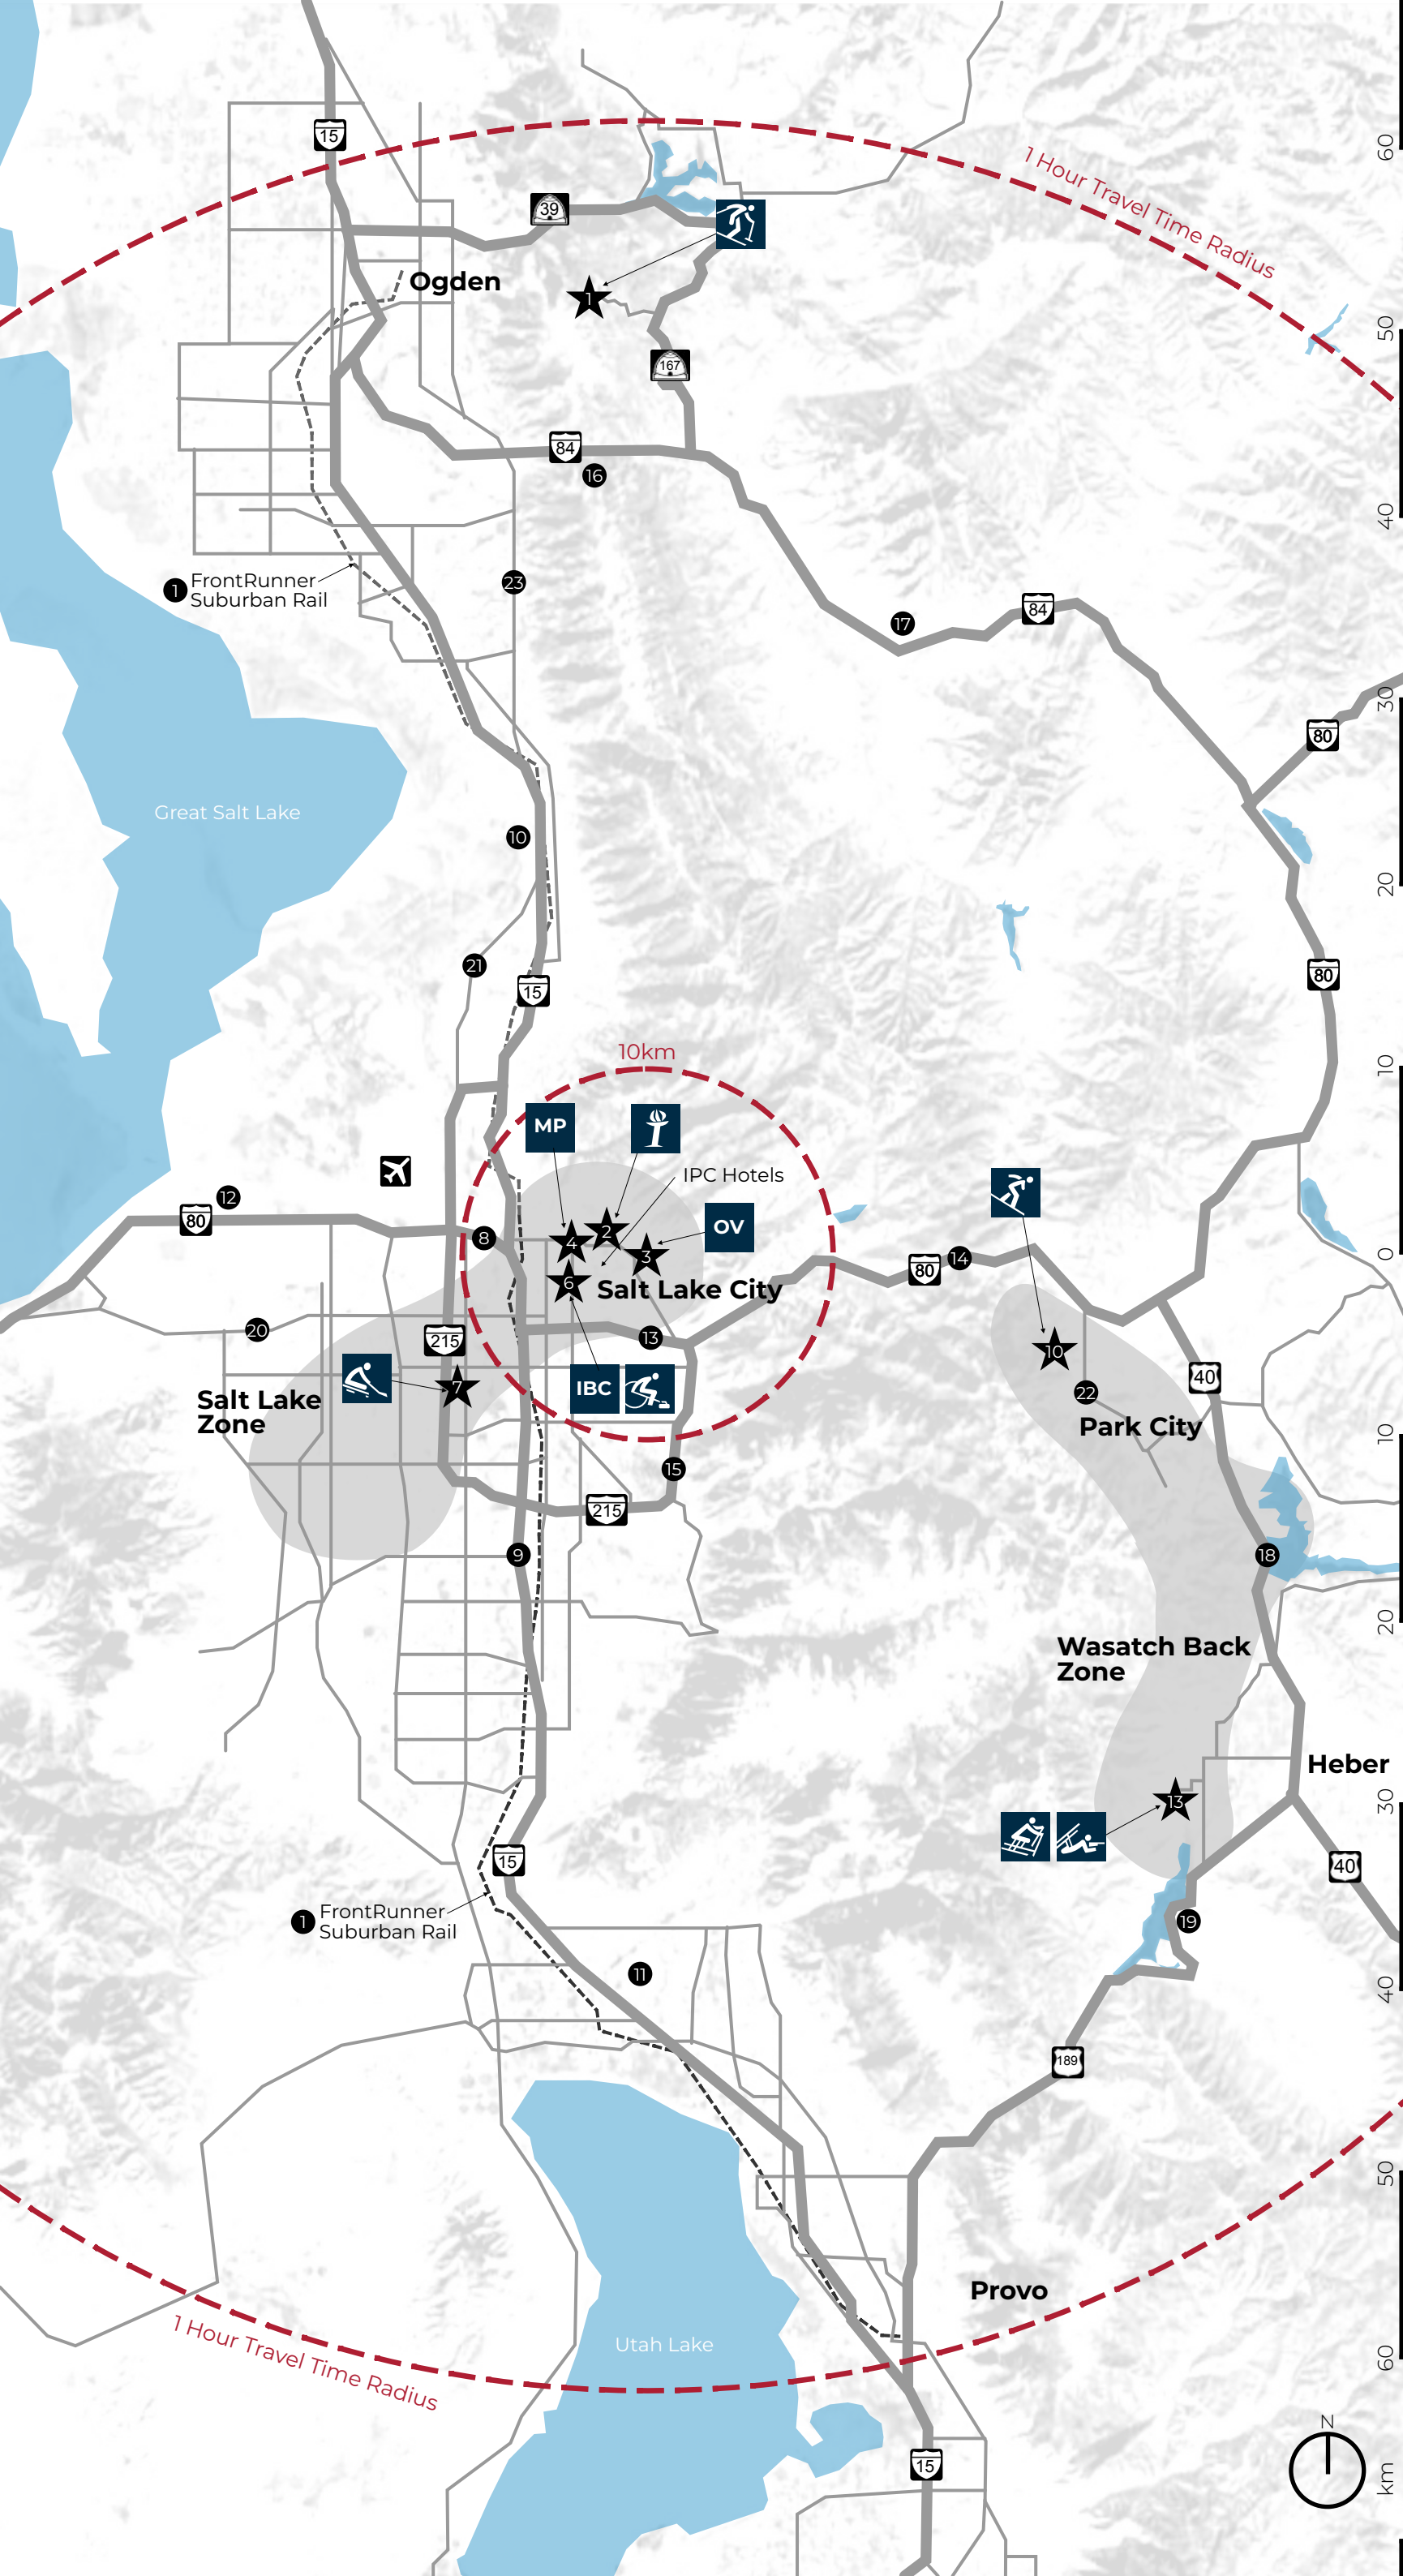

Paralympic Winter Games Concept Map

Map B

- Snowbasin**
- Para Alpine Skiing
- Rice-Eccles Stadium**
- Opening and Closing Ceremonies
- University of Utah**
- Olympic Village
- Block 85**
- Medals Plaza
- Salt Palace Convention Center**
- International Broadcast Center
- Wheelchair Curling
- Maverik Center**
- Para Ice Hockey
- Utah Olympic Park**
- Para Snowboard
- Soldier Hollow**
- Para Cross-Country Skiing
- Para Biathlon